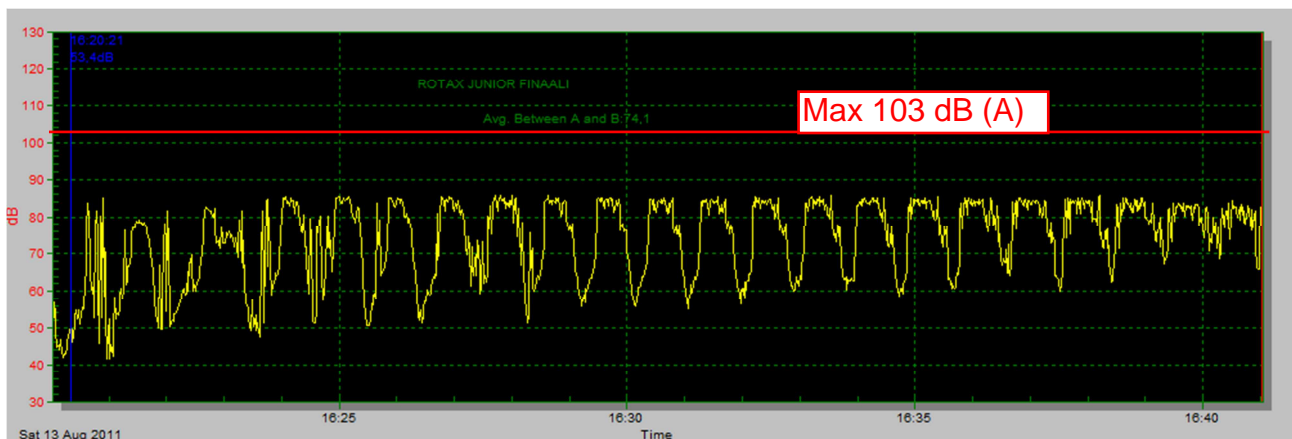

### ROTAX JUNIOR FINAALI

- Start Time:13.8.2011 16:20:01
- Sampling Rate:1,0
- DataNo:1261
- Avg.:73,6
- Maximum:85,9@13.8.2011 16:27:48
- Minimum:41,5@13.8.2011 16:21:01
- Cursor A:53,4@13.8.2011 16:20:21
- Cursor B:83,4@13.8.2011 16:41:01
- Max.Between A and B:85,9@13.8.2011 16:27:48
- Min.Between A and B:41,5@13.8.2011 16:21:01
- Avg. Between A and B:74,1

### ROTAX MAX FINAALI

- Start Time:13.8.2011 16:52:18
- Sampling Rate:1,0
- DataNo:1063
- Avg.:73,9
- Maximum:85,6@13.8.2011 17:02:43
- Minimum:49,4@13.8.2011 16:54:24
- Cursor A:58,7@13.8.2011 16:53:09
- Cursor B:84,5@13.8.2011 17:08:55
- Max.Between A and B:85,6@13.8.2011 17:02:43
- Min.Between A and B:49,4@13.8.2011 16:54:24
- Avg. Between A and B:74,2